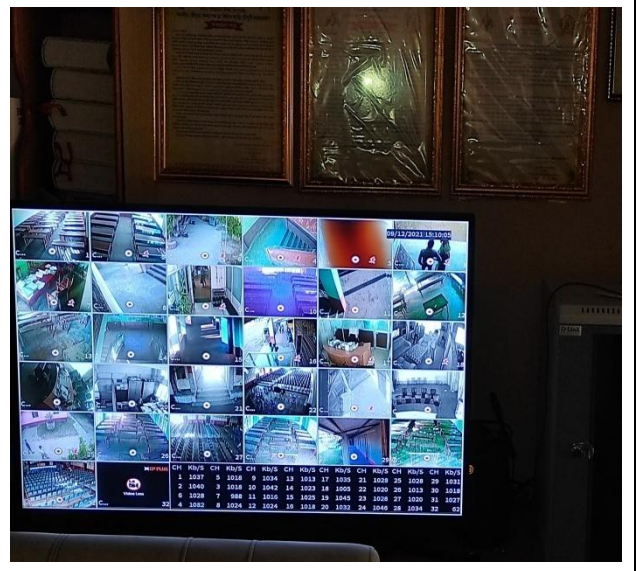

GENDER SENSITISATION CELL AGAINST SEXUAL HARASSMENT

SPECIFIC FACILITIES PROVIDED FOR WOMEN IN TERMS OF

1. SAFETY & SECURITY:

- The College has numbers of Cells like **Gender Sensitization Cell against Sexual Harassment, Women's Studies Cell, Grievances Redressal Cell, Counselling Cell, Anti Ragging Cell** etc for monitoring the students at individual and group levels.
- The College has CCTV cameras installed at various places to monitor the movement of all students, especially the girl students
- Separate common rooms & toilet facilities for girls and boys.
- Separate reading rooms are available for the girls & boys in the college library.
- Separate toilets are also available for specially-abled students.

LIST OF DIFFERENT CELLS

CCTV SURVEILLANCE AREA

CCTV IN FRONT OF THE CANTEEN

CCTV MONITORING ROOM

GIRL'S READING ROOM IN THE LIBRARY

BOY'S READING ROOM IN THE LIBRARY

GIRLS COMMON ROOM

LIBRARY IS ALSO UNDER THE CCTV SURVEILLANCE
